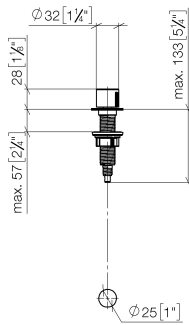

**Strainer waste with control handle - Durabron (23kt Gold)**

ELIO

10 712 970

- control for single basin
- including adapter for Bowden cable

Fits ELIO, ENO, MEM, META SQUARE, SYNC and TARA ULTRA

Fits: ELIO, MEM, ENO, SYNC, TARA ULTRA, META SQUARE

	Durabron (23kt Gold)	10 712 970-09
	Chrome	10 712 970-00
	Brushed Platinum	10 712 970-06
	Platinum	10 712 970-08
	Dark Chrome	10 712 970-19
	Brushed Durabron (23kt Gold)	10 712 970-28
	Matte Black	10 712 970-33
	Brushed Champagne (22kt Gold)	10 712 970-46
	Champagne (22kt Gold)	10 712 970-47
	Brushed Chrome	10 712 970-93
	Brushed Dark Platinum	10 712 970-99

10 712 970

mm [inches]

10 712 970

Parts for other finishes can be found here: [Chrome](#)

### Spare parts list

No.	Item Number	Name	Quantity used	Delivery time
1	09 20 97 030-09	handle	1	40
2	90 12 12 002 00 90	fixing cap	1	2
3	09 27 87 011-09	rosette	1	40
4	09 14 10 042 90	seal	1	2
5	09 29 06 087-09	spindle	1	-
Spare part can no longer be ordered, please order the replacement item				
6	04 30 01 029 00 90	adaptor	1	2
7	09 24 03 175 90	adaptor	1	2
8	09 11 10 073-07	connection	1	30
9	09 11 10 074-07	connection	1	30
10	09 11 10 079-07	connection	1	30
11	09 30 11 087 90	disc	1	2
12	09 23 30 024-07	nut	1	30